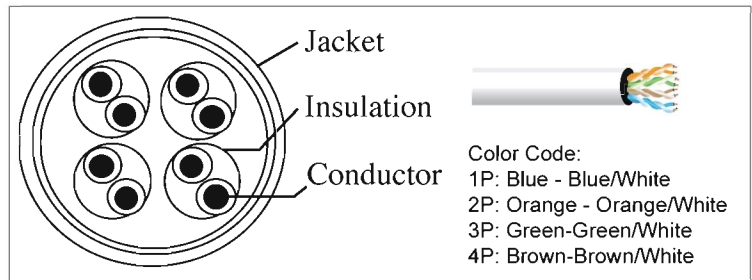

BPO033/Cat5e/CMP

CAT5e Twisted Pair Networking Cable

Features:

- UL Listed
- CMP Rated PVC Jacket
- Available in Blue and Grey
- Sparker Tested: 1200V
- Cat5e Standard

Specification:

ITEM	SPECIFICATION	
CONDUCTOR	AWG	24AWG
	MATERIAL	BA
	COND.SIZE	1/0.48±0.008mm
INSULATION	LAYER	A layer +Two layer
	MATERIAL	HD-PE+Flame retardant PE
	O D	0.93±0.03 mm
	NO.	4P
Stranded AL.MYLAR	Filler	
	OVERLAP	/
DRAIN	AWG	/
	MATERIAL	/
	SIZE	/
BRAID COPPER	MATERIAL	/
	SIZE	/
JACKET	MIN.AVG.THICK	0.6 mm
	MATERIAL	CMP Flame Retardant PVC
	COLOUR	Gray/Blue
	OD	5.3±015mm