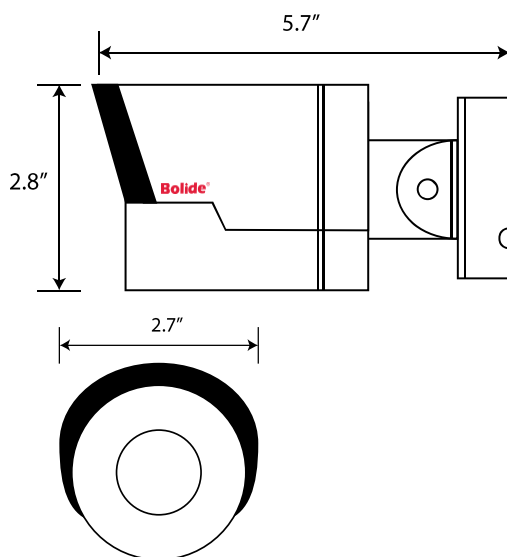

DIMENSIONS

The new iPac NX series features up to 5 Mega Pixels of stunning Ultra HD resolution combined with the Next Generation of compression standards - High Efficiency Video Coding (HEVC / H.265)- which allows for bitrates nearly half those of other cameras utilizing older H.264 compression technology. The iPac NX series offers double the storage and half of the bandwidth requirements without sacrificing resolution or frame rate.

MECHANICAL SPECIFICATIONS	
Image Sensor	1/3" Progressive Scan CMOS
Minimum Illumination	0.01 Lux @(F1.2,AGC ON), 0.028 Lux @(F1.2,AGC ON), 0 Lux with IR
Shutter Speed	1/5 s – 1/20,000 s
Lens Type	3.6 mm
Lens Mount	M12
Day and Night	IR Cut Filter with Auto Switch
Dynamic Range	Wide Dynamic Range
Digital Noise Reduction	2D / 3D DNR
COMPRESSION	
Video Compression	H.265 / H.264 / MJPEG
Image Resolution	Up to 5MP (2592 X 1520)
Video Bit Rate	256K-8M
IMAGE	
Frame Rate	5MP (2560 X 1960) @ 11fps 4MP (2592 X 1520) @ 20fps 3MP (2048 x 1536) @ 30fps 2MP 1296P (2304 x 1296) @ 30fps 1080P (1920 x 1080) @ 30fps 720P (1280 x 720) @30 fps - 960H (1280 x 960) Substream @ 30 fps D1 (704 x 480) - VGA (640 x 480) - QVGA (320 x 240) @30 fps Mobilestream @ 10 fps QVGA (320 X 240) - @1-30 fps
Image Settings	Rotate Mode, Saturation, Brightness, Contrast, Sharpness, and adjustable browser
Day and Night Switch	Auto / Schedule / Triggered by Alarm In
INTERFACE	
System Compatibility	ONVIF 2.4, RSSP
Interface	1 RJ45 10M / 100M Ethernet Interface
IR Distance	Up to 75 ft.
POE	Built-in POE
Security	Flash-Prevention, Dual Stream, Heartbeat, Mirror, Password Protection, Privacy Mask, IP Address Filtering
ELECTRICAL	
Power Supply	12 VDC ± 10%, POE (802.3af)
Power Consumption	Max. 5 W (Max. 7W with IR cut filter on)
Operating Temp.	-22 °F - 140 °F Humidity 95% or less (non-condensing)
PHYSICAL	
Dimensions	5.7" x 2.7" x 2.8"
Net Weight	.78 lbs.
Weather-Rating	IP66 Rated