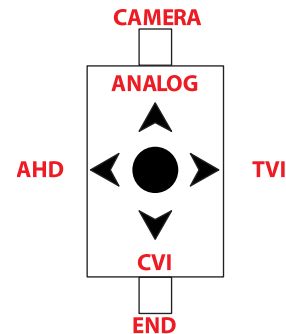

FEATURES

- Coax Control
- AHD / CVI / TVI / ANALOG 4 in 1
- 1080P @ 30fps
- 6-22mm Mega Pixel HD
- *Motorized lens with Auto Focus*
- 72 pcs. IR LED
- IR Distance: Up to 200 ft.
- Weather-rating: IP66

SPECIFICATIONS

Image Sensor	1 / 2.7" CMOS
Resolution	1920 (H) x 1080 (V)
Effective Pixels	2 Mega Pixel
Focal Length	6-22mm lens with Auto Focus
IR Distance	Up to 200 ft. / 72 pcs.
Output Mode	AHD/CVI/TVI/CVBS
Min. Illumination	Color:0.1 Lux White/Black: 0.1 Lux (with IR LED on)
AGC	Auto
WB	Auto
AES	NTSC: 1/60s-1/10000s PAL: 1/50s-10000s
D/N Switch	Color/WB/IR (outside) / inside auto
Contrast	10 Level can be adjusted
Sharpness	20 Level can be adjusted
Saturation	20 Level can be adjusted
DNR	15 Level can be adjusted
Video System	NTSC
DWDR	OFF/ON
S/N Ratio	More than 48dB
Storage Temp.	-40°C ~ 60°C
Operating Temp.	-40°C ~ 55°C
Power Supply	12VDC
Weight (with bracket)	0.76kg

OSD Switch Mode

DIMENSIONS

Height	3.6" inches
Length	6.7" inches
Base	5.6" inches