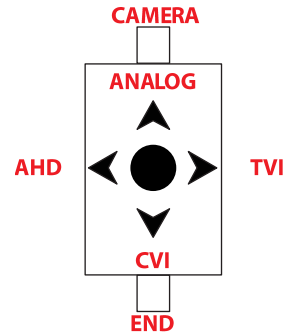

FEATURES

- Coax Control
- AHD / CVI / TVI / ANALOG 4 in 1
- 1080P @ 30fps
- 6-22mm Mega Pixel HD
- *Motorized lens with Auto Focus*
- 72 pcs. IR LED
- IR Distance: Up to 200 ft.
- Weather-rating: IP66

SPECIFICATIONS

Image Sensor	1 / 2.7" CMOS
Resolution	1920 (H) x 1080 (V)
Effective Pixels	2 Mega Pixel
Focal Length	6-22mm lens with Auto Focus
IR Distance	Up to 200 ft. / 72 pcs.
Output Mode	AHD/CVI/TVI/CVBS
Min. Illumination	Color:0.1 Lux White/Black: 0.1 Lux (with IR LED on)
AGC	Auto
WB	Auto
AES	NTSC: 1/60s-1/10000s PAL: 1/50s-10000s
D/N Switch	Color/WB/IR (outside) / inside auto
Contrast	10 Level can be adjusted
Sharpness	20 Level can be adjusted
Saturation	20 Level can be adjusted
DNR	15 Level can be adjusted
Video System	NTSC
DWDR	OFF/ON
S/N Ratio	More than 48dB
Storage Temp.	-40°C ~ 60°C
Operating Temp.	-40°C ~ 55°C
Power Supply	12VDC
Weight (with bracket)	0.76kg

OSD Switch Mode

DIMENSIONS

Height	3.6" inches
Length	6.7" inches
Base	5.6" inches