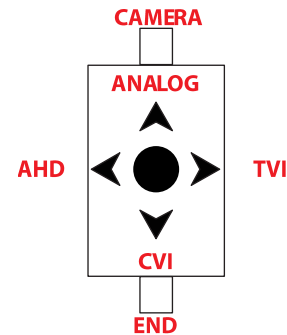

FEATURES

- Coax Control
- Supports AHD/CVI/TVI/ANALOG *4 in 1*
- 1080P @ 30fps
- Lens: 6-22mm
- *Motorized Lens with Auto-Focus*
- 35 pcs. IR LED
- IR Distance: Up to 85 ft.
- Weather-rating: IP66

SPECIFICATIONS

Image Sensor	1 / 2.7" CMOS
Resolution	1920 (H) x 1080 (V)
Effective Pixels	2 Mega Pixel
Lens	Mega Pixel HD Lens
Focal Length	6-22mm Lens
IR Distance	Up To 85 ft. / 35 pcs.
Output Mode	AHD/CVI/TVI/Analog
Min. Illumination	Color:0.1 Lux White/Black: 0.1 Lux
AGC	Auto
WB	Auto
D/N Switch	Color/WB/IR (outside) / inside auto
Contrast	10 Level can be adjusted
Sharpness	20 Level can be adjusted
Saturation	20 Level can be adjusted
DNR	15 Level can be adjusted
Video System	NTCS
DWDR	OFF/ON
Language	English (5 languages optional)
Power Supply	12VDC
Weight (with bracket)	0.8kg

OSD Switch Mode

DIMENSIONS

Height	4.5" inches
Length	4.7" inches

WALL MOUNT BRACKET (optional)

BP1209AVAIR/22AHQCB