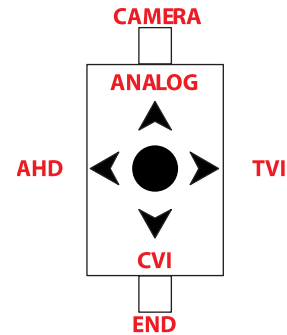

FEATURES

- Coax Control
- AHD / CVI / TVI / ANALOG *4 in 1*
- 1080P @ 30fps
- 6-22mm lens
- *Motorized Lens with Auto Focus*
- 36 pcs. IR LED
- IR Distance: Up to 131 ft.
- Weather-rating: IP66

SPECIFICATIONS

Image Sensor	1 / 2.7" CMOS
Resolution	1920 (H) x 1080 (V)
Effective Pixels	2 Mega Pixel
Focal Length	6-22mm Lens with Auto Focus
IR Distance	Up to 131 ft. / 36 pcs.
Output Mode	AHD / CVI / TVI / Analog
Min. Illumination	Color:0.1 Lux White/Black: 0.1 Lux (with IR LED on)
AGC	Auto
WB	Auto
AES	NTSC: 1/60s-1/10000s PAL: 1/50s-10000s
D/N Switch	Color/WB/IR (outside) / inside auto
Contrast	10 Level can be adjusted
Sharpness	20 Level can be adjusted
Saturation	20 Level can be adjusted
DNR	15 Level can be adjusted
Video System	NTSC
DWDR	OFF/ON
S/N Ratio	More than 48dB
Storage Temp.	-40°C ~ 60°C
Operating Temp.	-40°C ~ 55°C
Power Supply	12VDC (+/-10%)/ 400mA
Weight (with bracket)	0.6kg

OSD Switch Mode

DIMENSIONS

Height	4.3" inches
Length	4.7" inches

JUNCTION BOX (optional)

BP1209IRODVAM/22AHQJB